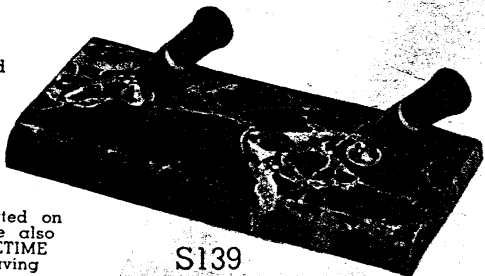

S158 GSUNE. Green Brazilian Onyx with gold trim. 8 x 4 1/2 inches. With LIFETIME Pen $20.00.

Q018 GPABO. Gun metal mirror glass, with pin scoop and pencil groove. 10 x 5 1/2 inches. With LIFETIME Pen $17.50.

Q038 GPIXU. Gun metal mirror glass with gold trim. 7 x 4 1/2 inches. With LIFETIME Pen $17.50.

R045 CABYN. Same as above except mirror glass on satin chrome trim. 7 x 4 1/2 inches. With No. 5 Pen $15.00. With LIFETIME Pen $17.50.

Q028 GPEZO. Black and gold Italian marble base with pin scoop and gold name plate. 4 1/2 x 7 inches. With LIFETIME Pen $17.50.

S128 GSEKI. Black Carrara with gold trim. 8 x 5 inches. With LIFETIME Pen $20.00.

S048 PIVEZ. Green Brazilian Onyx with gold trim. 4 1/2 x 8 inches. With LIFETIME Pen $20.00.

S168 GTAPE. Black and gold Italian marble with two pin scoops, gold trim. 8 x 4 1/2 inches. With LIFETIME Pen $20.00.

S109 PIXER. Inlaid black Formica with chromium trim. 5 x 7 1/2 inches. With two LIFETIME Pens $20.00.

S068 PIXRA. Black Carrara with pin scoop and gold name plate. 6 x 9 inches. With LIFETIME Pen $20.00.

S061 GOBER. Same as Desk Set above with one AUTOGRAPH LIFETIME Pen for facsimile signature engraving (see page 14) $28.00.

S038 CABEL. Green Brazilian Onyx with gold trim. 8 x 4 1/2 inches. With LIFETIME Pen $20.00.

S148 GSOMA. Green Brazilian Onyx with gold trim. 7 x 4 inches. With LIFETIME Pen $20.00.

S139 GSILO. Black and gold Italian marble. 7 x 3 3/4 inches. With two LIFETIME Pens $20.00.

S139

The Gold Trim Desk Sets illustrated on this page with LIFETIME Pens are also available with AUTOGRAPH LIFETIME Pens for facsimile signature engraving (see page 14) at $8.00 additional per pen.